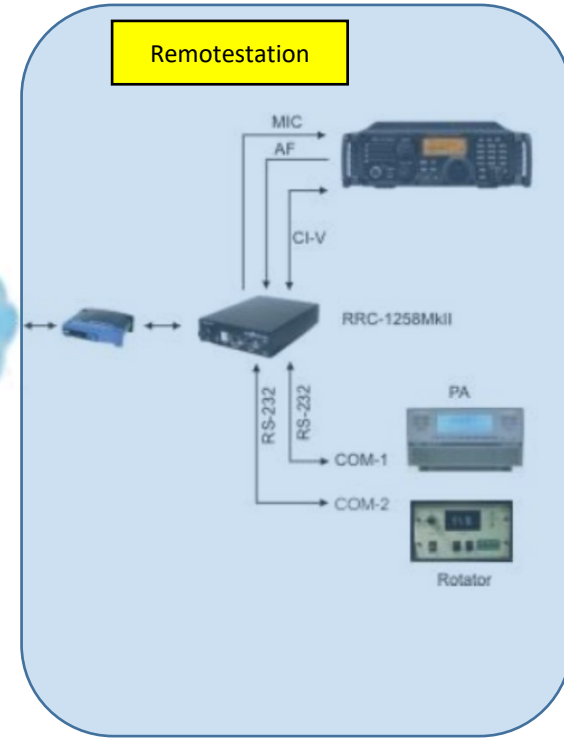

SETUP für eine Verbindung zur Remote Station mit RCForb Client Von RemoteHams

RCForbClient

<http://download.remotehams.com/>

Remotestation

ERC Control in Yaesu
Rotorcontrol box

 Prolific USB-to-Serial Comm Port (COM4)

USB><COM
Adapter_Kabel
für CW-Tastung

RC' Forth Client; CW

DSUB female, rear view

Ext key
Hand key
Rcvr
Coartic key
...

paddle

3.8.20 wip

SETUP für die Anschaltung von CW-Equipment an das COM-Port

Anzeige RCForbClient

Wenn das Gerät auf FM steht, hört man unter Umständen nichts, da der Squelch aktiv ist!

The screenshot displays the RCForbClient software interface. At the top, there are tabs for 'Audio', 'Control Devices', 'Virtual Devices', and 'Layout'. Below these are various audio and control settings. The main interface features a central digital display showing 'TOT: 179 seconds.' and frequency values '432.450.000' and '14.030.000'. To the left of the display are controls for 'FM', 'Mode', 'Filter', 'AGC', 'Pre Amp', 'ATT', 'Antenna', 'Tx BW', 'CTCSS', and 'Repeater Shift'. To the right are buttons for 'TX', 'TXd', 'Tune', 'ATU', 'NB', 'NR', 'ANF', 'MNF', 'Mon', 'PB Clr', 'Split', 'VFO A', 'VFO B', 'A=B', 'A/B', 'Scan', 'Comp', 'Tone', 'TSQL', 'Lock', and 'Test'. Below the display are sliders for 'NB Level', 'NR Level', 'Notch', and 'PBT Outside'. A large virtual knob is positioned in the center-right. At the bottom right, there are frequency step controls set to '0.1 k'. A green dot is visible on the right side of the interface. The bottom of the screen shows a 'Chats' window with messages and a 'CW' window with macro settings. A compass icon is located on the right side of the interface.