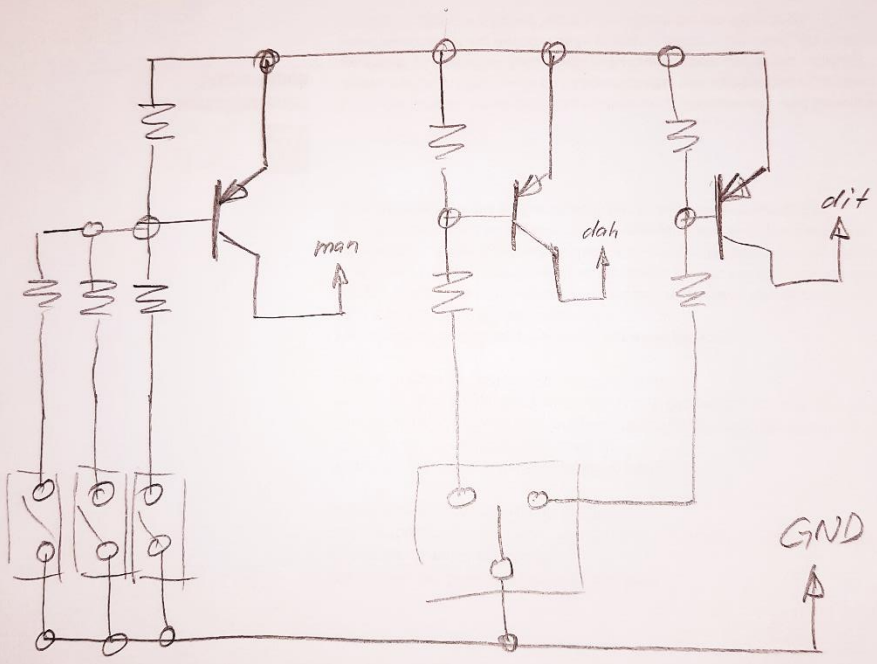

SETUP für eine Verbindung zur Remote Station mit RCForb Client Von RemoteHams

RCForbClient

<http://download.remotehams.com/>

Remotestation

ERC Control in Yaesu
Rotorcontrol box

 Prolific USB-to-Serial Comm Port (COM4)

USB><COM
Adapter_Kabel
für CW-Tastung

RC' Forth Client; CW

DSUB female, rear view

Ext key
Hand key
Rcvr
Coartic key
...

paddle

3.8.20 wip

SETUP für die Anschaltung von CW-Equipment an das COM-Port

Anzeige RCForbClient

Wenn das Gerät auf FM steht, hört man unter Umständen nichts, da der Squelch aktiv ist!

The screenshot displays the RCForbClient software interface. At the top, there are tabs for 'Audio', 'Control Devices', 'Virtual Devices', and 'Layout'. Below these are various audio and control settings. The main interface features a central digital display showing 'TOT: 179 seconds.' and frequency values '432.450.000' and '14.030.000'. To the left of the display are controls for 'FM', 'Mode', 'Filter', 'AGC', 'Pre Amp', 'ATT', 'Antenna', 'Tx BW', 'CTCSS', and 'Repeater Shift'. To the right are buttons for 'TX', 'TXd', 'Tune', 'ATU', 'NB', 'NR', 'ANF', 'MNF', 'Mon', 'PB Clr', 'Split', 'VFO A', 'VFO B', 'A=B', 'A/B', 'Scan', 'Comp', 'Tone', 'TSQL', 'Lock', and 'Test'. Below the display are sliders for 'NB Level', 'NR Level', 'Notch', and 'PBT Outside'. A large virtual knob is positioned in the center-right. At the bottom right, there are frequency step controls set to '0.1 k'. A green dot is visible on the right side of the interface. The bottom of the screen shows a 'Chats' window with messages and a 'CW' window with macro settings. A compass icon is located on the right side of the interface.