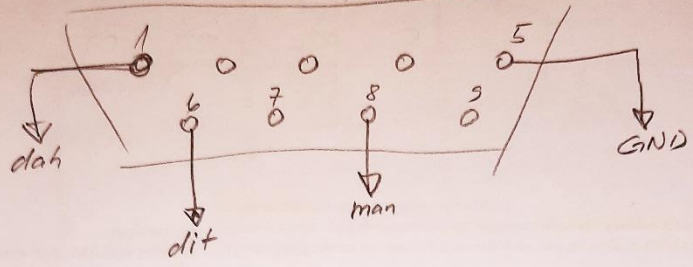

SETUP für eine Verbindung zur Remote Station mit RCForb Client Von RemoteHams

RCForbClient

<http://download.remotehams.com/>

Remotestation

ERC Control in Yaesu
Rotorcontrol box

 Prolific USB-to-Serial Comm Port (COM4)

USB><COM
Adapter_Kabel
für CW-Tastung

RC' Forth Client; CW

DSUB female, rear view

Ext key
Hand key
Rcvr
Coartic key
...

paddle

3.8.20 wip

SETUP für die Anschaltung von CW-Equipment an das COM-Port

Anzeige RCForbClient

Wenn das Gerät auf FM steht, hört man unter Umständen nichts, da der Squelch aktiv ist!

The screenshot displays the RCForbClient software interface. At the top, there are tabs for 'Audio', 'Control Devices', 'Virtual Devices', and 'Layout'. Below these are various audio and control settings. The main interface features a central digital display showing 'TOT: 179 seconds.' and frequency values '432.450.000' and '14.030.000'. To the left of the display are controls for 'FM', 'Mode', 'Filter', 'AGC', 'Pre Amp', 'ATT', 'Antenna', 'Tx BW', 'CTCSS', and 'Repeater Shift'. To the right are buttons for 'TX', 'TXd', 'Tune', 'ATU', 'NB', 'NR', 'ANF', 'MNF', 'Mon', 'PB Clr', 'Split', 'VFO A', 'VFO B', 'A=B', 'A/B', 'Scan', 'Comp', 'Tone', 'TSQL', 'Lock', and 'Test'. Below the display are sliders for 'NB Level', 'NR Level', 'Notch', and 'PBT Outside'. A large virtual knob is positioned in the center-right. At the bottom right, there are frequency step controls set to '0.1 k'. A green dot is visible on the right side of the interface. The bottom of the screen shows a 'Chats' window with messages and a 'CW' window with macro settings. A compass icon is located on the right side of the interface.